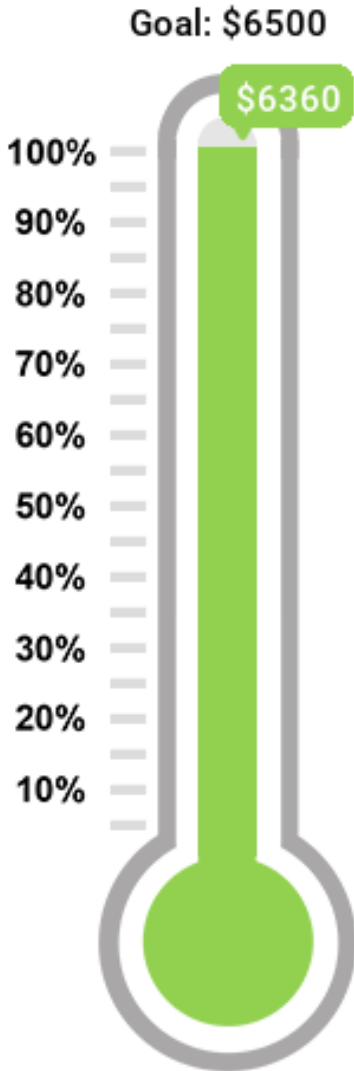

ADD YOUR NAME \$4.00 PER LINE

Item Number	Item Color	Design Number	YOUTH ADULT	Size	Qty	Add Your Name (add \$4.00 per line)	Item Price	Name Price	Total
			<input type="checkbox"/> Y <input type="checkbox"/> A						
			<input type="checkbox"/> Y <input type="checkbox"/> A						
			<input type="checkbox"/> Y <input type="checkbox"/> A						

Questions? Call Spiritwear Direct at 517-606-0000 or email at info@spiritweardirect.com 2XL or above size, add \$6 to your total.

Credit Card Users: Card Holder First Name _____ Card Holder Last Name _____

Card Number _____ Exp. Date _____ Auth. Code _____ Zip _____

Visa MasterCard **Make check or money order payable to "Spiritwear Direct"**

177 Westbrooke Ln. Blissfield, MI 49228

Total \$	
Handling +	\$ 2 0 0
Shipping +	\$ 7 0 0
Grand Total \$	

PTA Fundraising

We have reached \$6,359.87 of our \$6,500 goal for Direct Donations, Spirit Wear sales and Gotta-Eat Nights!!!

Your continued support with our upcoming Gotta-Eat Nights and Spirit Wear sales will definitely help us meet our goals . . .
THANK YOU!!!!